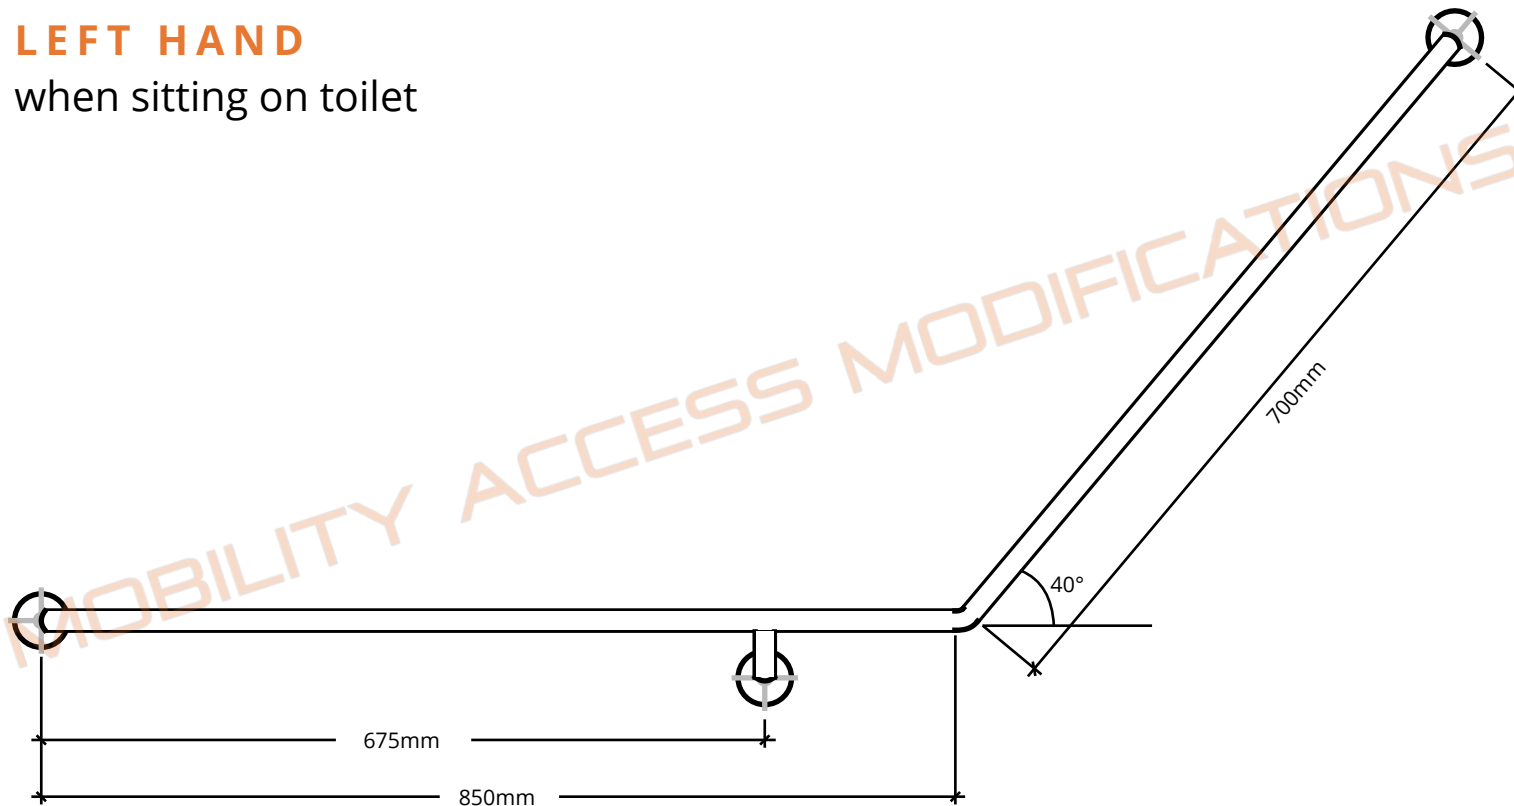

Code	Handling	Size
T40R-LH	Left hand	850mm x 700mm

40° BEND TOILET GRAB RAIL

LEFT HAND
when sitting on toilet

Code	Handling	Size
T40R-RH	Right hand	850mm x 700mm

40° BEND TOILET GRAB RAIL

RIGHT HAND
when sitting on toilet