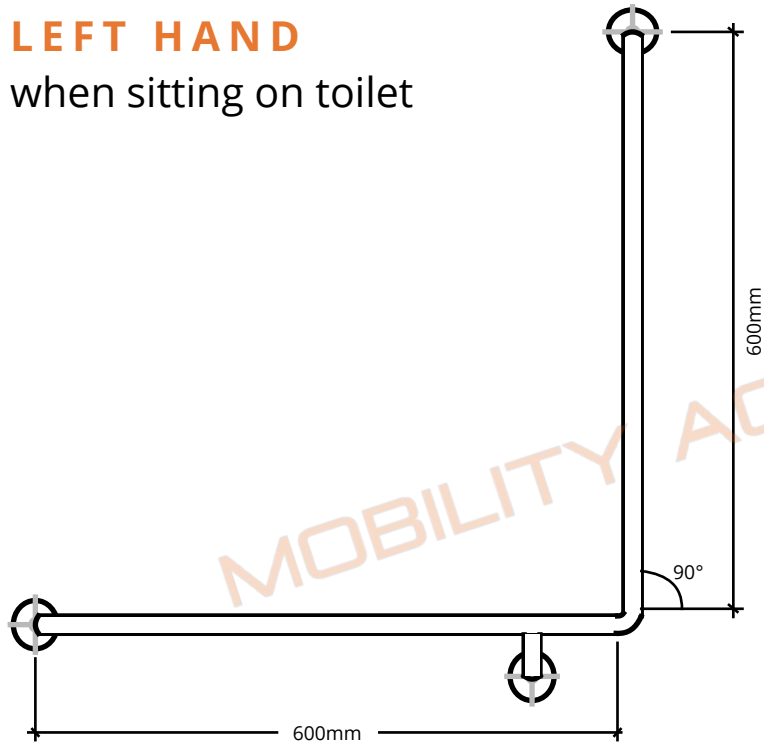

Code	Handling	Size
T90R-66LH	Left hand	600mm x 600mm
T90R-96LH	Left hand	950mm x 600mm

# 90° BEND TOILET GRAB RAIL

**LEFT HAND**  
when sitting on toilet

**LEFT HAND**  
when sitting on toilet

Code	Handling	Size
T90R-66RH	Right hand	600mm x 600mm
T90R-96RH	Right hand	950mm x 600mm

# 90° BEND TOILET GRAB RAIL